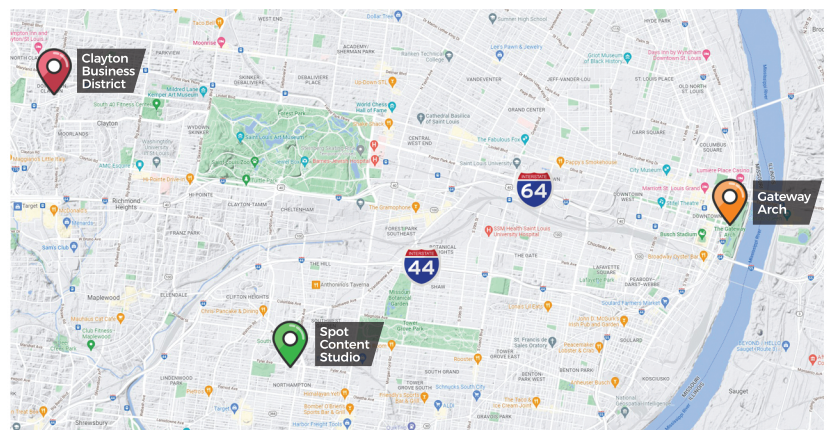

Live Shot Hot Seat LTN Studio Options

Spot Media Transfer, now Spot Streaming has been in the live shot business for many years, our reputation in network news is stellar. For over a decade we have offered services through our dual path Sprinter satellite truck, we are now offering hot seat live shots via LTN.

We have installed a manufacturer certified bidirectional LTN Leaf system in our Saint Louis television production studio.

We have several "looks" to accommodate different shows and editorial context. Our most versatile room features a 85" 4K screen as a frame edge to frame edge background. The screen can display any graphic you send or you can choose from several iconic Saint Louis postcard shots.

Spot Content Studio is located just west of downtown in Saint Louis, Missouri situated just minutes from Interstates 64 and 44.

The Gateway Arch - 12 MIN DRIVE
Saint Louis Airport - 20 MIN DRIVE
Clayton Business District - 10 MIN DRIVE