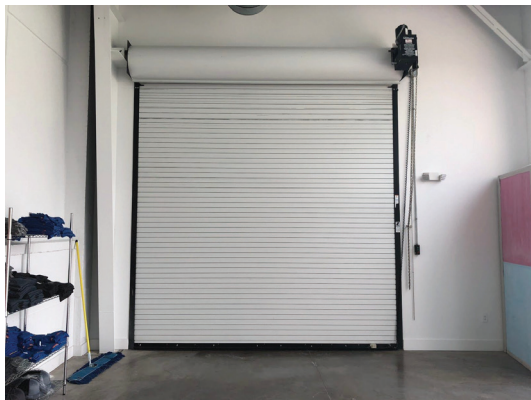

## Daylight or Cyc Studio (3,300 sq ft) - Half Day

- \$800 with studio manager
- \$500 without studio manager
- Includes Kitchen

## Daylight or Cyc Studio (3,800 sq ft) - Full Day

- \$1250 with studio manager
- \$850 without studio manager
- Includes Kitchen

We will offer a repeat booking discount every 6 months. If you book with us for 5 months, the 6th month is free. The cycle starts over after each free month.

Cyc Wall Studio (3,300 sq ft) + Lots of Power + Kitchen Access + Convenient Load In.

Daylight Studio (3,800 sq ft) + Lots of Power + Kitchen Access + Convenient Load In.